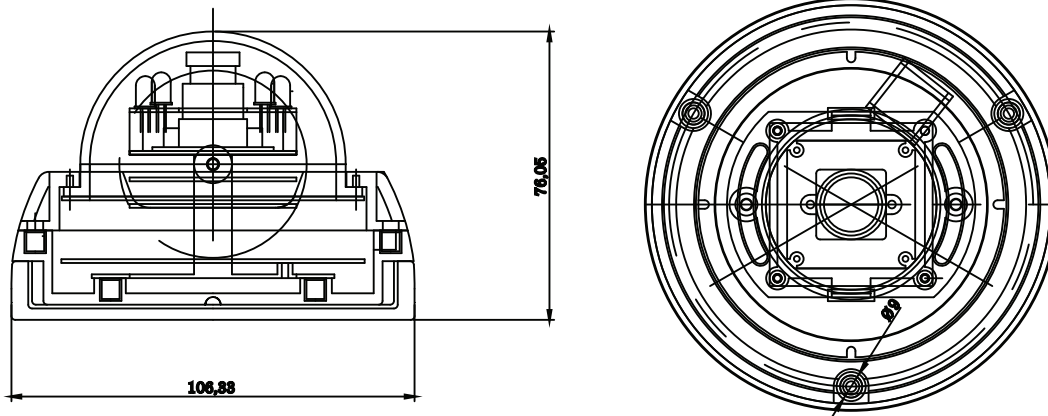

Sea King Sensor Wide Dynamic Armordome Camera

WDD-4349C
WDD-4349DN (WITH IR LEDS)

MAIN FEATURES

- New Sea King Technology - Excellent Low-Light, WDR, and Color Performance
- High Resolution - 620 TVL
- Wide Dynamic Range - 64DB
- Progressive Scan
- Ultra Compact Design
- Rugged Weatherproof Housing
- Infra-Red LED Day/Night - (WDD-4349DN only)

WELDEX CAN CUSTOMIZE CAMERAS FOR YOUR SPECIFIC NEED!!

WDD-4349 Series (Sea King Sensor Wide Dynamic Armordome Camera)

DIMENSIONS

SPECIFICATIONS

Image Sensor	1/3.7 Inch Sea King Sensor
Total Pixel Array	682 (H) x 496 (V)
Pixel Size	6.0 um x 6.0 um
Chip Size (estimated)	X : 5025um; Y : 4775um
Effective Pixel Area	3640.8um x 2752.8um
Resolution	620 Lines of Resolution
Scanning System	Progressive
Video Output	1.0 Vp-p Composite
Shutter Control	Rolling Shutter
Responsivity	8.2 [V / Lux.sec]
SYNC. System	Internal Only
Clock Frequency	27 MHz
Dark Signal	10.7 [mV / sec]
Dyanmic Range	63.3 [dB]
SNR	47.0 [dB]
Parking Guideline	N / A
External I/F	N / A
IRIS mode	ESC
Lens	3.6mm
AGC	Built - In
White Balance	AWB
Power Source	DC12V (DC5V ~ DC14V) 70mA without IR LED
Ambient Temp	-20°C ~ +80°C
Dimensions	4.17" X 3"